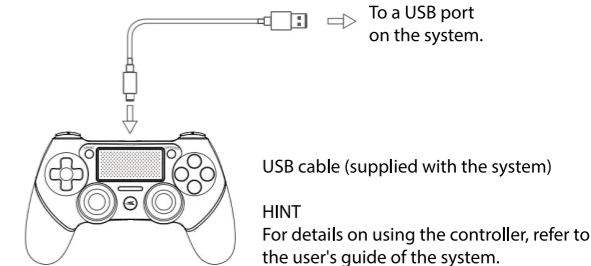

• Avoid looking into the light bar of the controller when it is flashing. Stop using the controller immediately if you experience any discomfort or pain in any body parts.

- This product is intended for use with the hands only.
- The vibration function of this product may aggravate injuries. Do not use the vibration function if you have any ailment or injury to the bones, joints, or muscles of your hands or arms.
- Note that some software titles enable the vibration function by default. To disable the vibration function, select (Settings) → [Devices] → [Controllers] from the function screen, and then remove the checkmark from [Enable Vibration].
- Do not expose the product to high temperatures, high humidity or direct sunlight.
- Do not allow the product to come into contact with liquids.
- Do not put heavy objects on the product.
- Do not throw or drop the product or subject it to strong physical shock.
- When using the motion sensor function, be cautious of the following points. If the controller hits a person or object, this may cause accidental injury or damage.
 - Before using, check that there is plenty of space around you.
 - When using the controller, grip it firmly to make sure it can't slip out of your hand.
 - Fusing a controller that is connected to the PS4 system with a USB cable, make sure there is enough space for the cable so that the cable will not hit a person or object. Also, take care to avoid pulling the cable out of the PS4 system while using the controller.

REGISTERING (PAIRING) THE CONTROLLER

The first time you use the controller, or when you want to use the controller on another system, you must perform device registration (pairing). Turn on the system and connect the controller to the system with the USB cable to complete device registration.