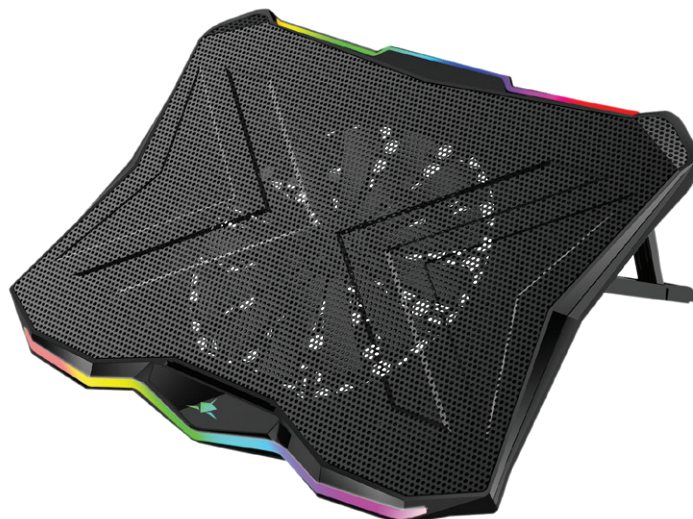

GLACIER GAMING COOLING PAD

Notebook size: 17.3"
Fan dimensions (mm): 170
Fan speed: 800
Airflow (CFM): 47
Noise (dB): 17 - 22
Angle adjustment: Yes, 7 positions
USB Hub: Yes
Interface: USB 2.0
Working voltage (V): 5
Color: Black
Material: Plastic, Aluminum
Dimensions (mm): 405 x 300 x 26
Weight (g): 840
Number of USB ports: 2
Cable length (m): 0.6