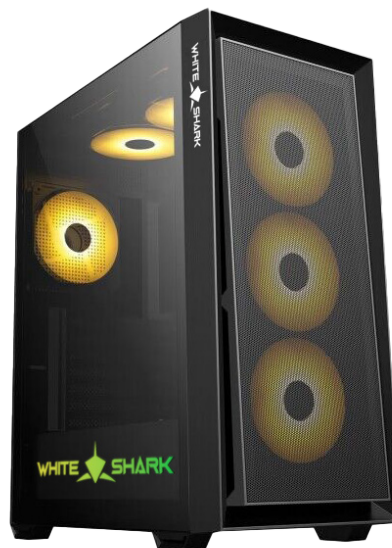

WARHEAD-3 GAMING PC CASE

Type: ATX Mid Tower
Color: Black
Material: Tempered Glass / Metal
Power supply: ATX - on the bottom (not included)
MBO compatibility: E-ATX / ATX / M-ATX / ITX
Extensions: 2 x inside 3.5", 3 x inside 2.5", 7 horizontal + 2 vertical
Front panel: 1 x USB 3.0 + 2 x USB 2.0 + HD Audio
Fan mount points: 3 x front 140 mm (ARGB - included),
1 x upper 120 mm (optional), 1 x rear 120 mm (RGB LED - included)
GPU Max. length (mm): 340
CPU Max. Height (mm): 160
Item dimensions (mm): 361 x 210 x 440
Package dimensions (mm): 530 x 280 x 470
Weight (kg): 6.2