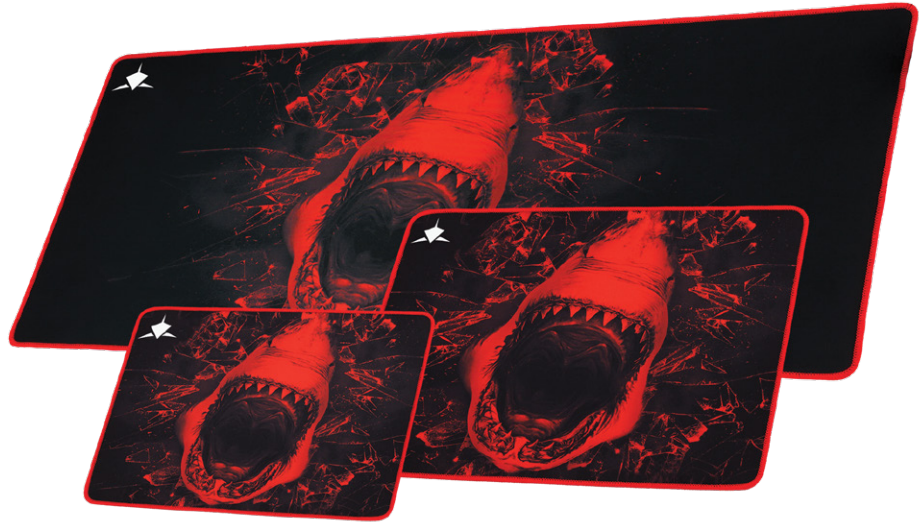

50g
LIGHT WEIGHT

WIRELESS

MOUSE PADS

SKY WALKER GAMING MOUSE PAD

Item type: Gaming mouse pad
M Dimensions (mm): 320 x 250
L Dimensions (mm): 400 x 300
XL Dimensions (mm): 800 x 350
Thickness (mm): 3
Material: Cellular rubber / Textile
Anti-skid surface: Yes
Color: Black / Red

SHARK GAMING MOUSE PAD

Item type: Gaming mouse pad
M Dimensions (mm): 320 x 250
L Dimensions (mm): 400 x 300
XL Dimensions (mm): 800 x 350
Thickness (mm): 3
Material: Anti-skid cellular rubber / textile
Anti-skid surface: Yes
Color: Black / White

BLACK / RED / BLUE KNIGHT GAMING MOUSE PAD

Item type: Gaming mouse pad
Dimensions (mm): 400 x 300
Thickness (mm): 3
Material: Cellular rubber / Textile
Anti-skid surface: Yes
Color: Black / Red, Black / Blue or full Black
Weight (g): 195