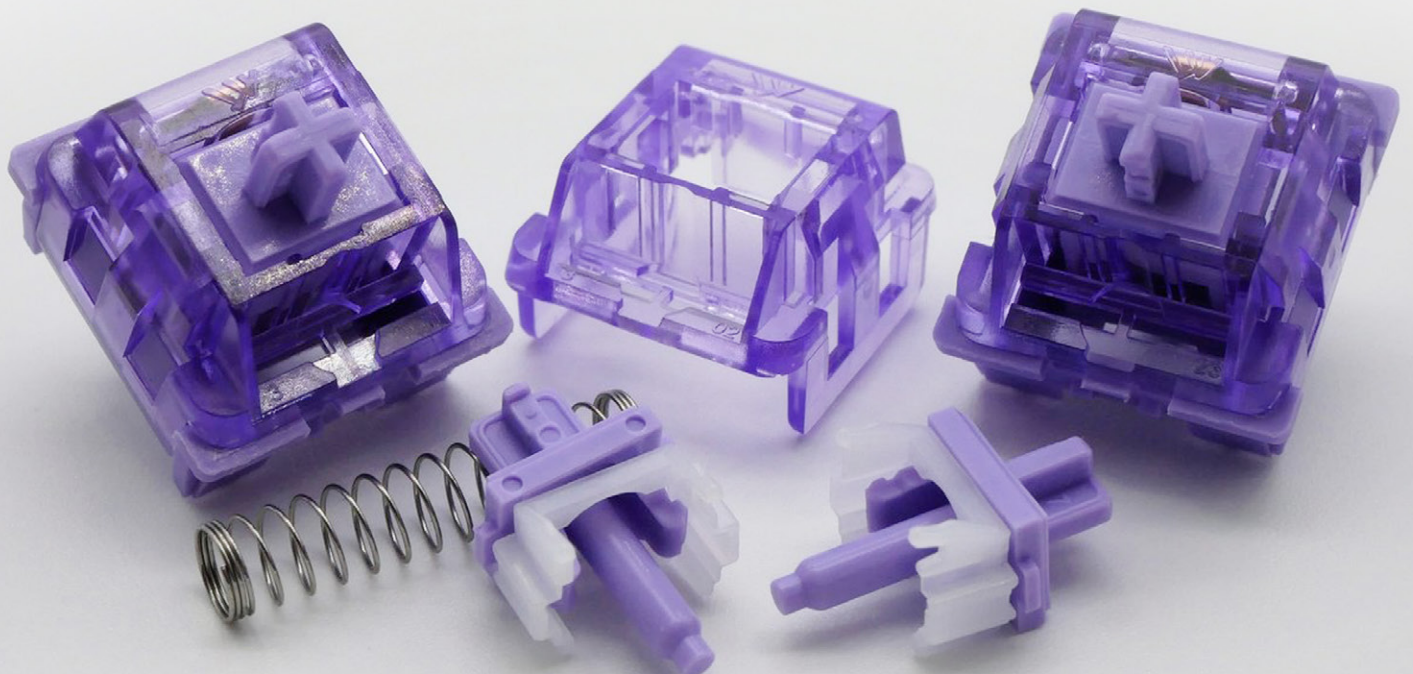

25 PCS. 65 PCS.