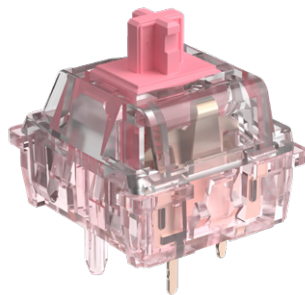

VENOM ROSE MECHANICAL SWITCHES

Switch type: Linear
Total travel: 4 mm ± 0.5 mm
Pre-travel: 1.90 mm ± 0.3 mm
Spring length: 15.5 mm (gold plated)
Operating force: 43 ± 5 gf
Factory lubed: Yes
3-pin
25 or 65 pcs.

25 **65**
PCS. PCS.

TAIKO HEADSET

Stereo (3.5 mm) & 7.1 Virtual surround (USB)
Frequency response: 20 Hz - 20 kHz
Impedance: 64 Ω ±15 Ω
Sensitivity (@1 kHz): 110 dB ±3 dB
Input power: 50 mW
Drivers: 53 mm
Inner ear cup diameter: 40 x 60 mm
Connection type: USB or 1x 3.5 mm (4 pin)
Approx. weight: 268 g
Oval ear cushions designed for full-ear coverage,
perfect for long-wearing comfort

GOTTAN HEADSET

Frequency response: 20 Hz - 20 kHz
Impedance: 16 Ω ±15 %
Sensitivity (@1 kHz): 94 dB ±3 dB
Input power: 10 mW
Drivers: 53 mm
Inner ear cup diameter: 40 x 65 mm
Mic. Freq. response: 100 Hz - 10 kHz
Mic. Impedance: 2.2 kΩ
Mic. Signal-to-noise ratio: 58 dB
Mic. Sensitivity (@1 kHz): -42 dB ±3 dB
Pickup pattern: Omnidirectional
Connection type: 2x 3.5 mm (3-pin)
Adapter cable 2x 3.5 mm 3-pin F to 1x 3.5 mm 4-pin M
Analog volume control wheel
Microphone quick mute toggle
Cable length: 2 m
Approx. weight: 350 ±5 g
Available colors: Black or white