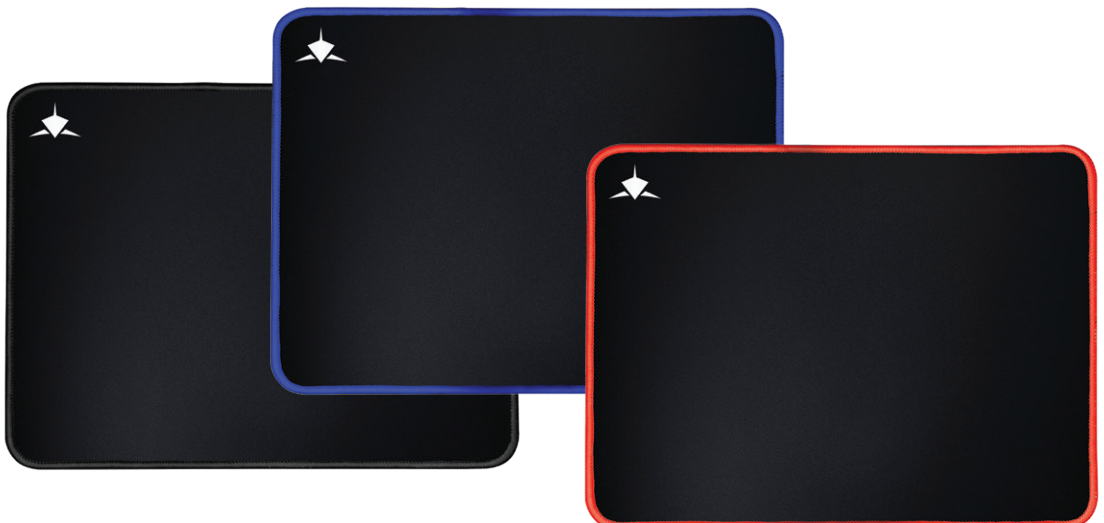

50g
LIGHT WEIGHT

WIRELESS

MOUSE PADS

SKY WALKER GAMING MOUSE PAD

Item type: Gaming mouse pad
M Dimensions (mm): 320 x 250
L Dimensions (mm): 400 x 300
XL Dimensions (mm): 800 x 350
Thickness (mm): 3
Material: Cellular rubber / Textile
Anti-skid surface: Yes
Color: Black / Red

SHARK GAMING MOUSE PAD

Item type: Gaming mouse pad
M Dimensions (mm): 320 x 250
L Dimensions (mm): 400 x 300
XL Dimensions (mm): 800 x 350
Thickness (mm): 3
Material: Anti-skid cellular rubber / textile
Anti-skid surface: Yes
Color: Black / White

BLACK / RED / BLUE KNIGHT GAMING MOUSE PAD

Item type: Gaming mouse pad
Dimensions (mm): 400 x 300
Thickness (mm): 3
Material: Cellular rubber / Textile
Anti-skid surface: Yes
Color: Black / Red, Black / Blue or full Black
Weight (g): 195