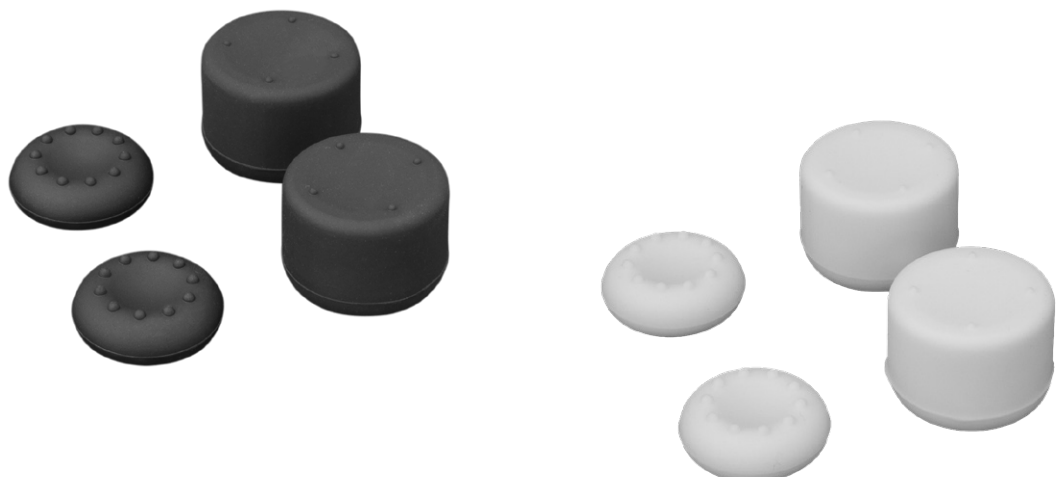

WHEEZER PS5 CONTROLLER GRIPS

Type: Silicone grips for PS5 controller
Color: Black or white
Compatibility: PS5 controller
Material: Silicone