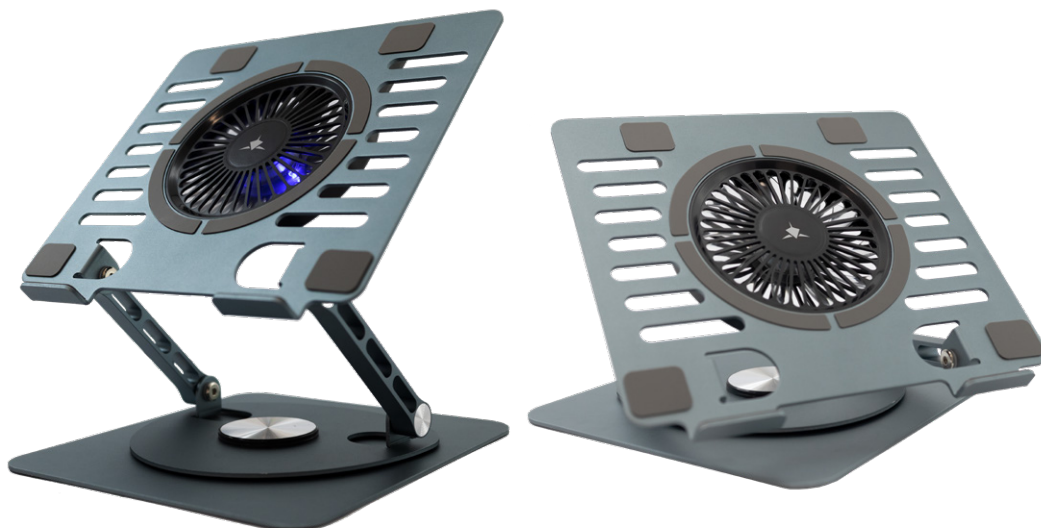

ICE MONSTER GAMING COOLING PAD

For 10"-17.3" laptop / tablet
Weight capacity (kg): 8
Fan size (mm): 110 x 110 x 15
Fan speed (RPM): 1200
Material: Aluminum, Silicone
2 USB ports with fan control
Plate rotation: 360°
Product size (mm): 240 x 222 x 46 mm
Weight (g): 960