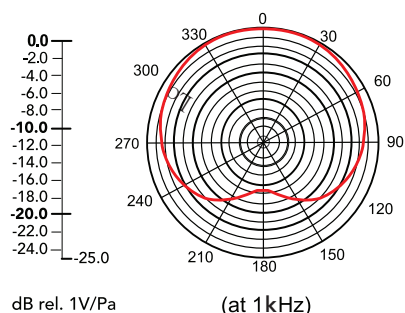

Polar Pattern:
Cardioid